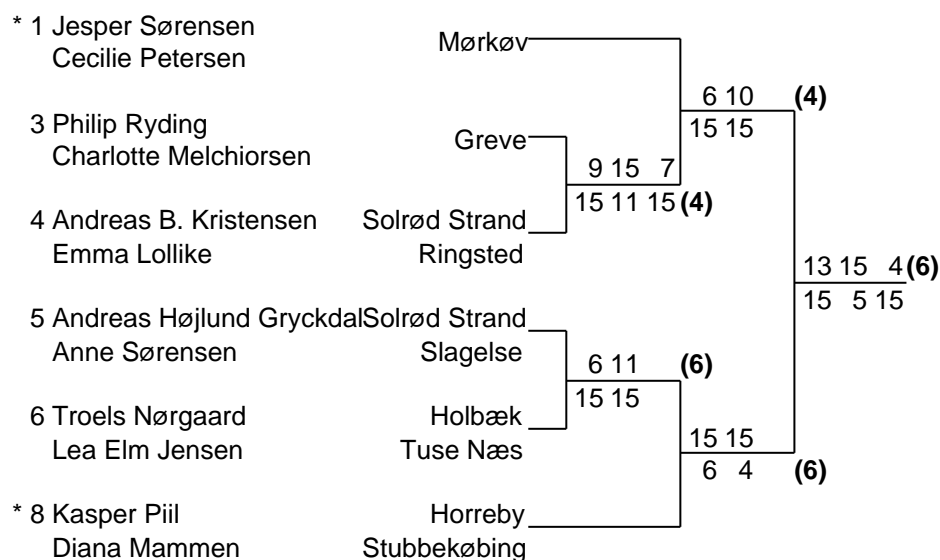

Mixed double DiBa Cup U15 A