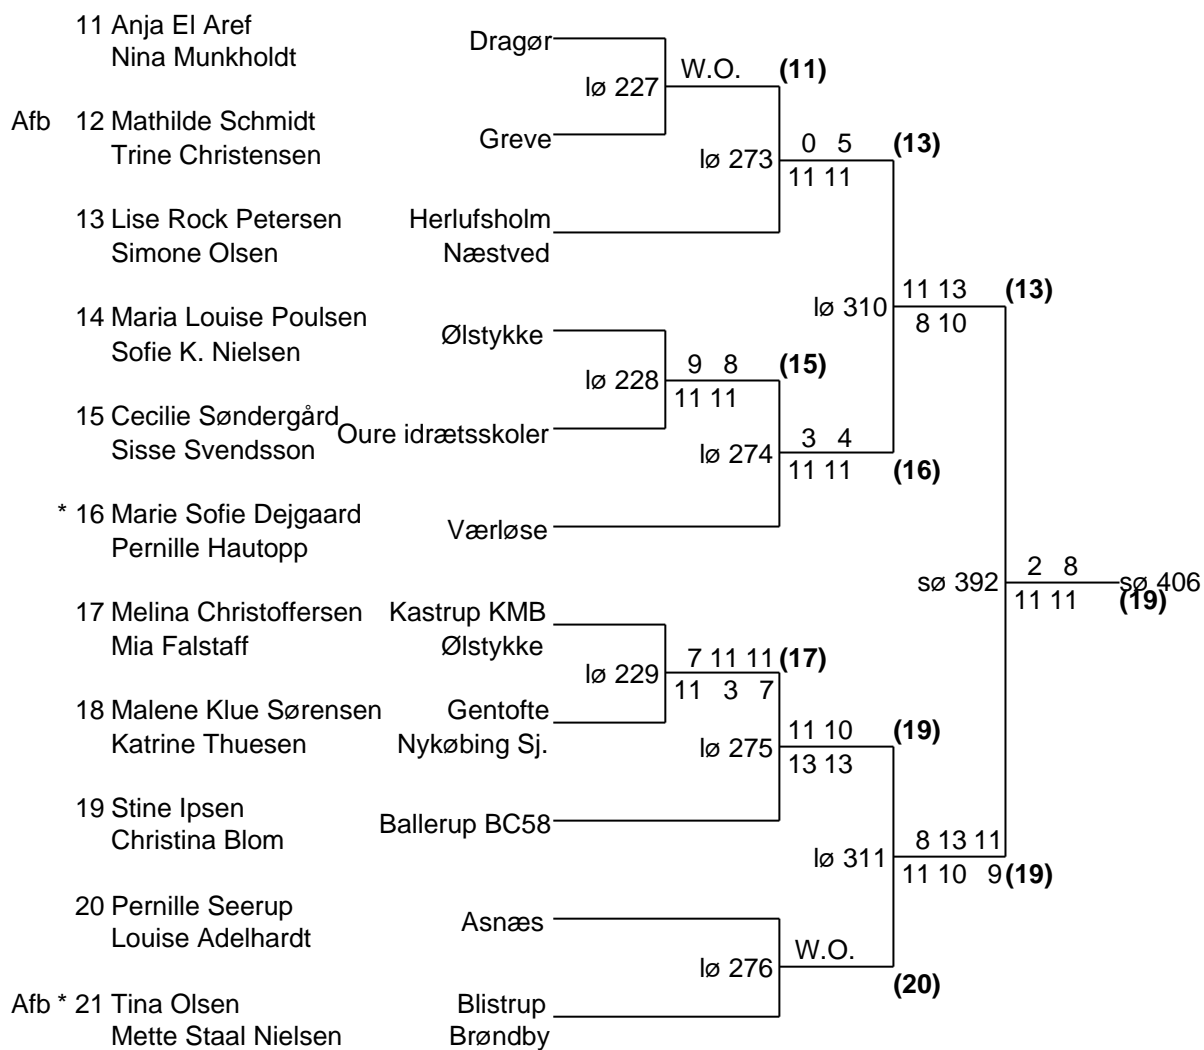

Næstved I.F., Badminton

Damedouble A 2/3